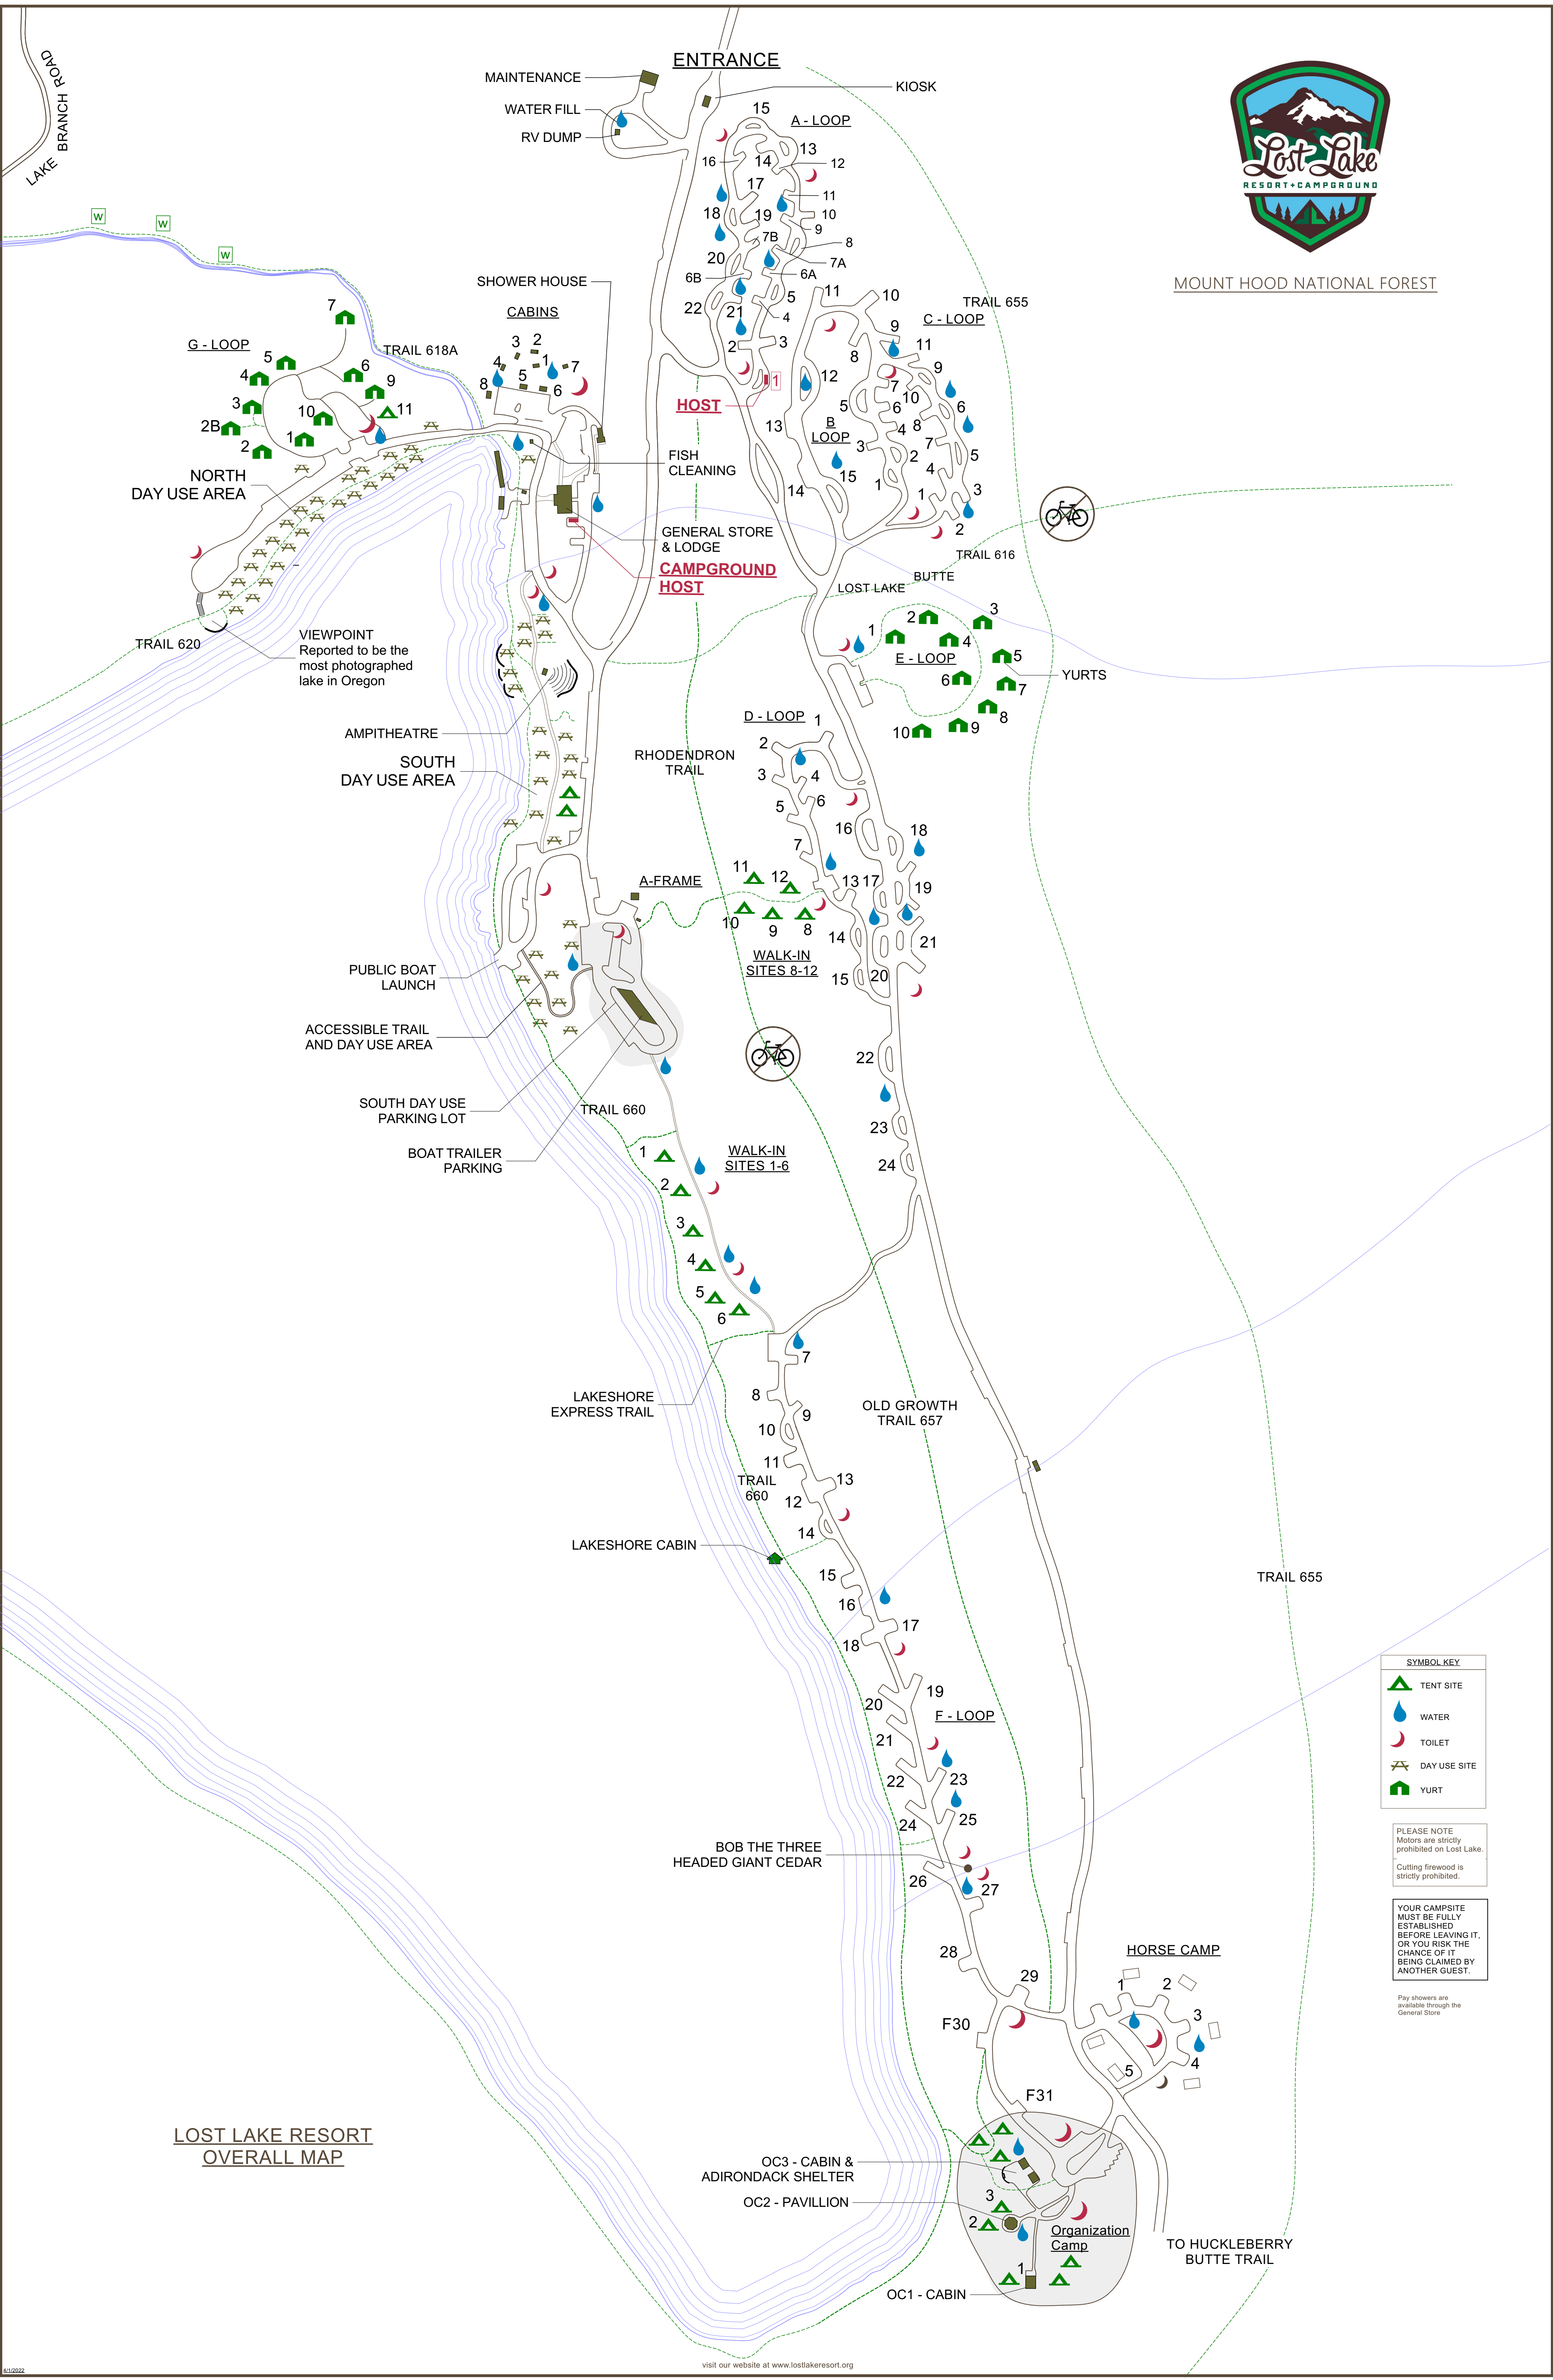

MOUNT HOOD NATIONAL FOREST

**LOST LAKE RESORT
OVERALL MAP**

SYMBOL KEY	
	TENT SITE
	WATER
	TOILET
	DAY USE SITE
	YURT

YOUR CAMPSITE MUST BE FULLY ESTABLISHED BEFORE LEAVING IT, OR YOU RISK THE CHANCE OF IT BEING CLAIMED BY ANOTHER GUEST.