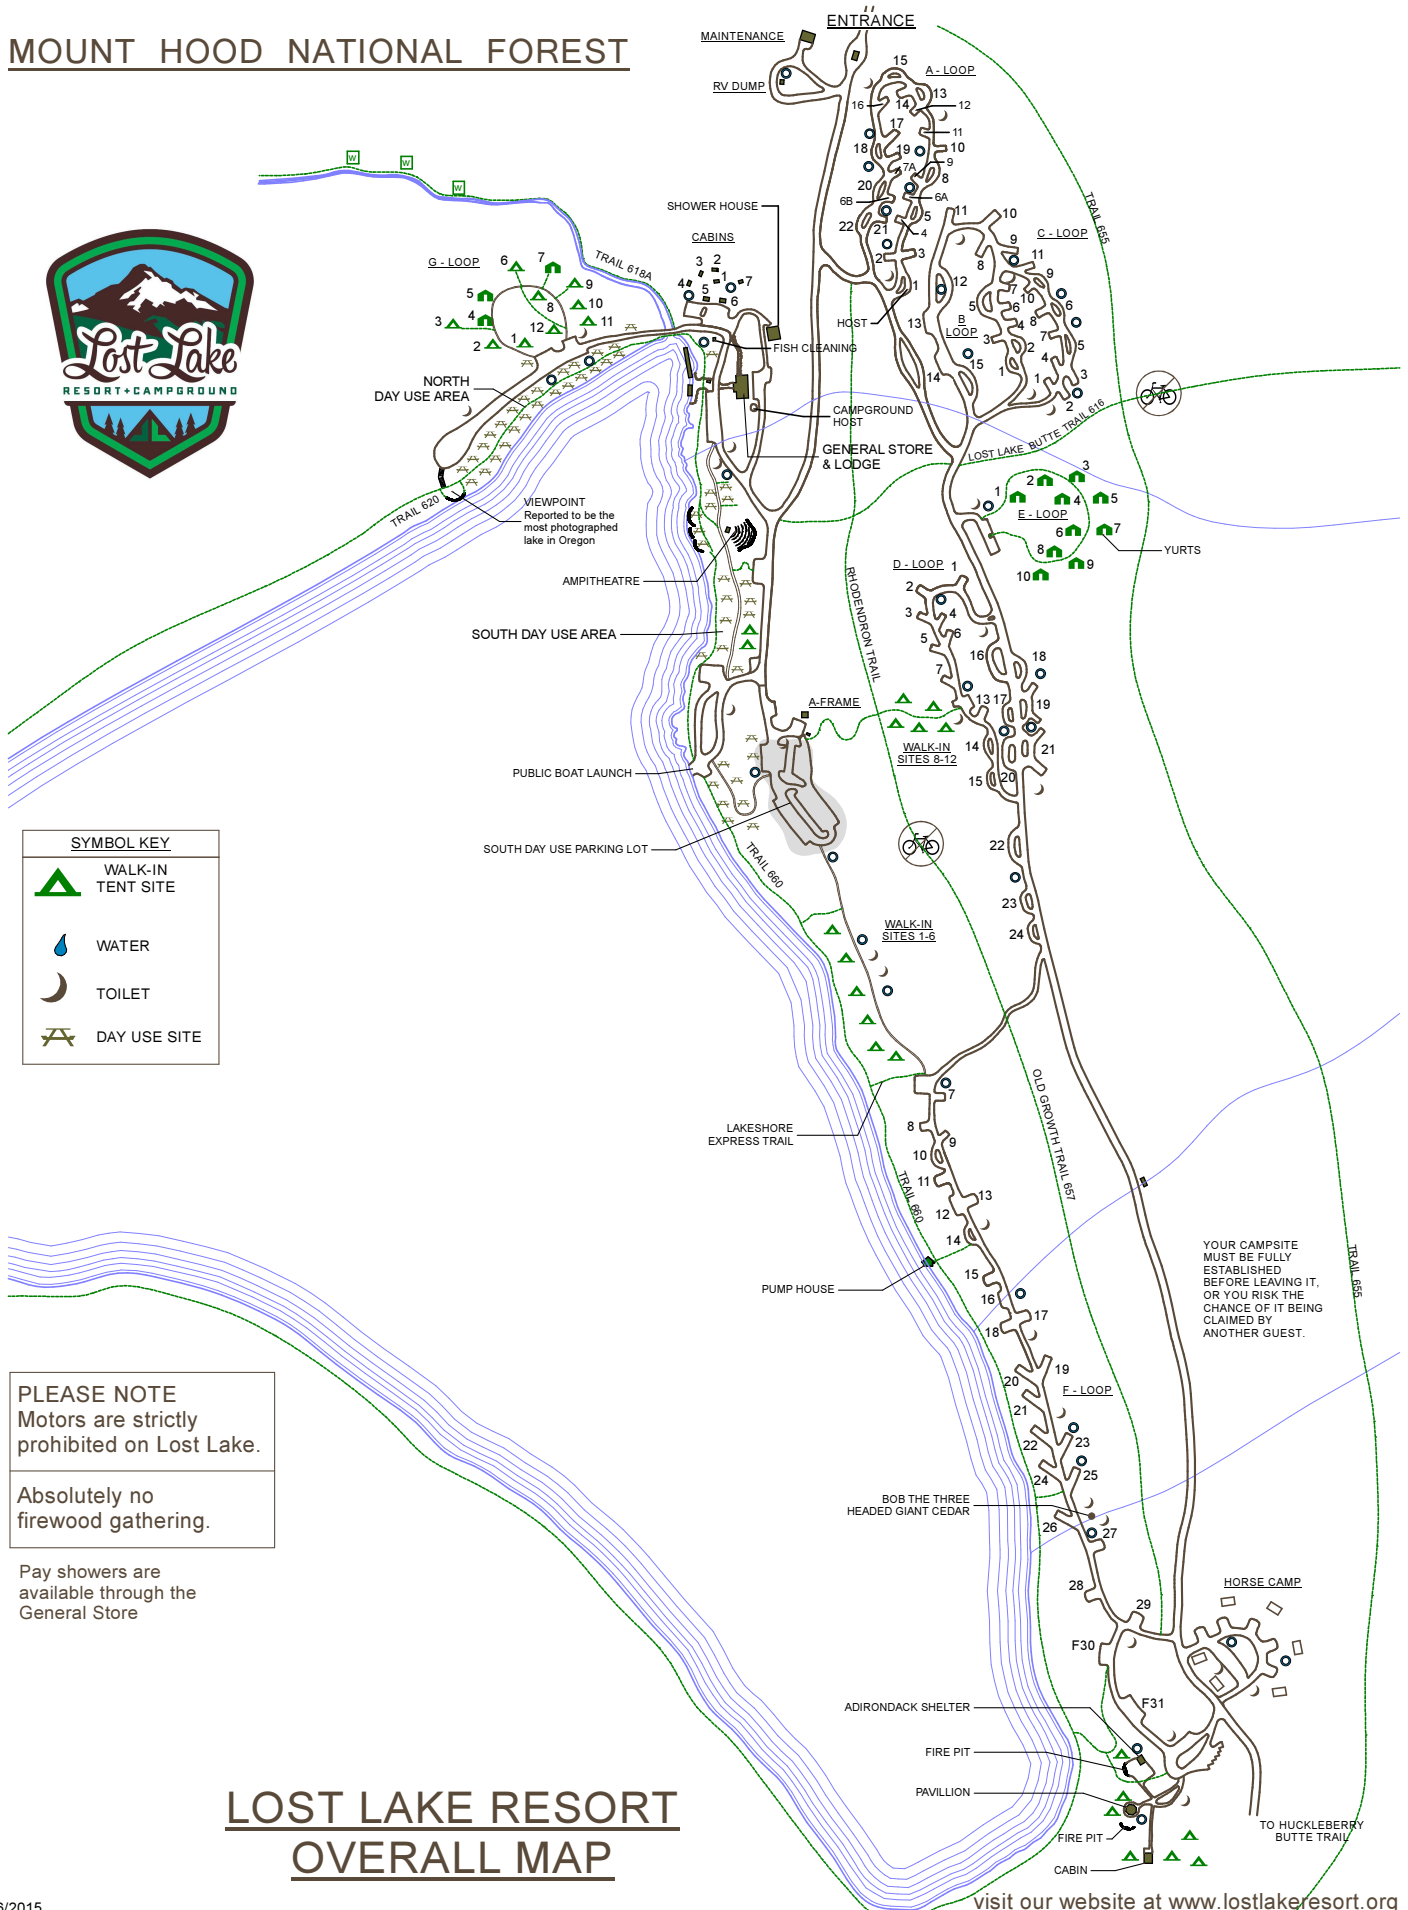

MOUNT HOOD NATIONAL FOREST

SYMBOL KEY	
	WALK-IN TENT SITE
	WATER
	TOILET
	DAY USE SITE

PLEASE NOTE
Motors are strictly prohibited on Lost Lake.

Absolutely no firewood gathering.

Pay showers are available through the General Store

LOST LAKE RESORT OVERALL MAP

visit our website at www.lostlakeresort.org